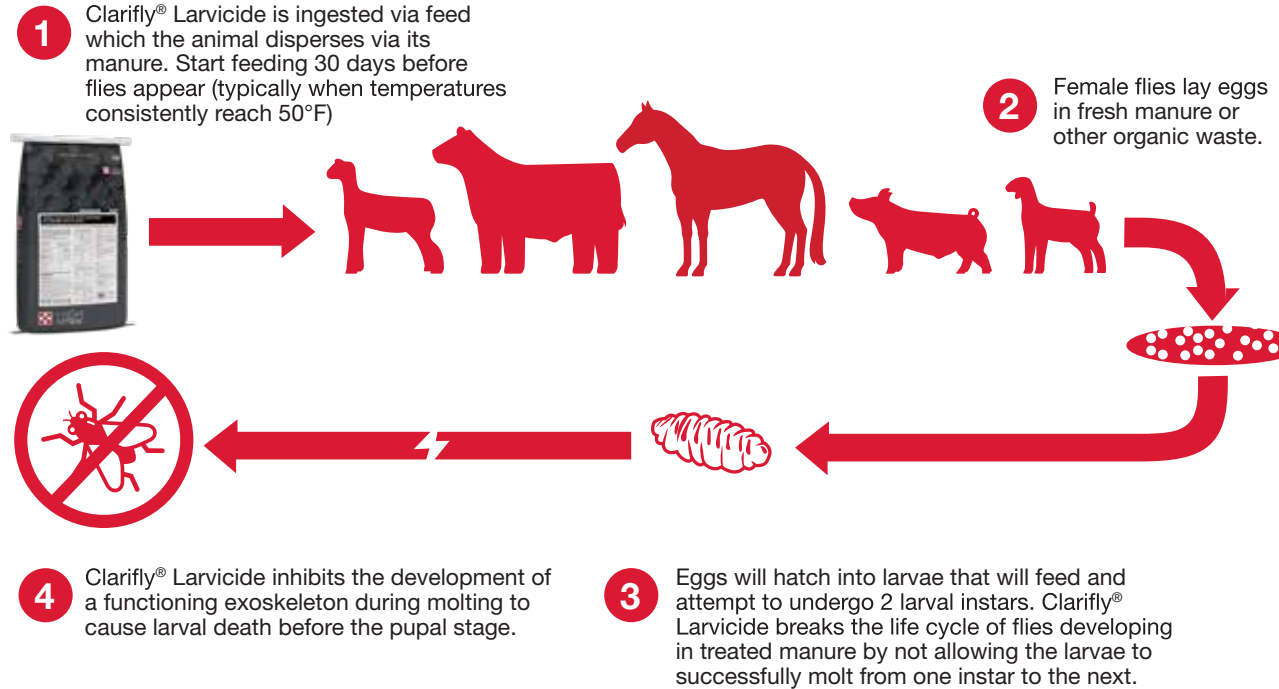

Interrupt the Fly Life Cycle

Feeding Recommendations

Bodyweight (lb)	Swine	Sheep & Goats	Cattle	Horse
	oz/day	oz/day	oz/day	oz/day
Up to 50	0.4	0.8		
51-100	0.8	1.6		
101-125	1.5	2.4		
126-150	3.0	2.4		
151-200	3.0	3.2		
201-250	3.0	4.0	1.0	1.5
251-300	4.5		2.0	3.0
301-375	4.5		2.0	3.0
376-500	6.0		2.0	3.0
501-750			3.0	4.5
751-1000			4.0	6.0
1001-1250			5.0	7.5
1251-1500			6.0	9.0

Feed as part of a comprehensive fly control program. Best when initiated before the flies are active (i.e. consistent temperature above 60 degrees). Product may take up to 21 days.

Stop into your local Purina retailer to try it today or learn more at purinamills.com

**HIGH
OCTANE®**
SHOW SUPPLEMENT

©2023 Purina Animal Nutrition LLC. All rights reserved.

ClariFly is a registered trademark of Wellmark International. Because of factors outside of Purina Animal Nutrition LLC's control, individual results to be obtained, including but not limited to: financial performance, animal condition, health or performance cannot be predicted or guaranteed by Purina Animal Nutrition LLC.